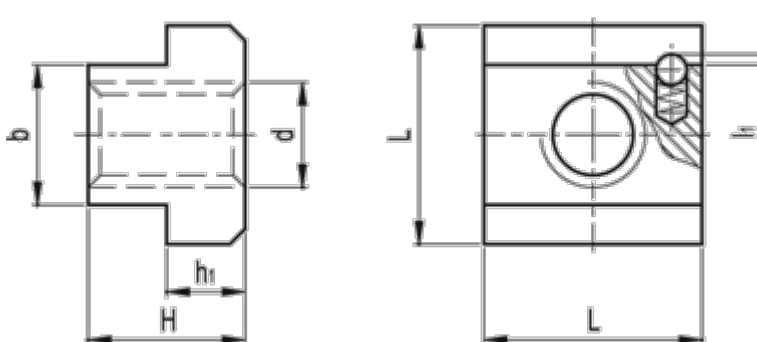

# Data Sheet

Article number: 20595391  
Description: E+G T-nut  
GN 508.2-12-M10-10

## Measures

b -0.1 -0.3	= 12
d	= M10
H	= 14
h1	= 7
L	= 18
l1	= 0.7
T-slot width DIN 650	= 12
Weight (g)	= 22